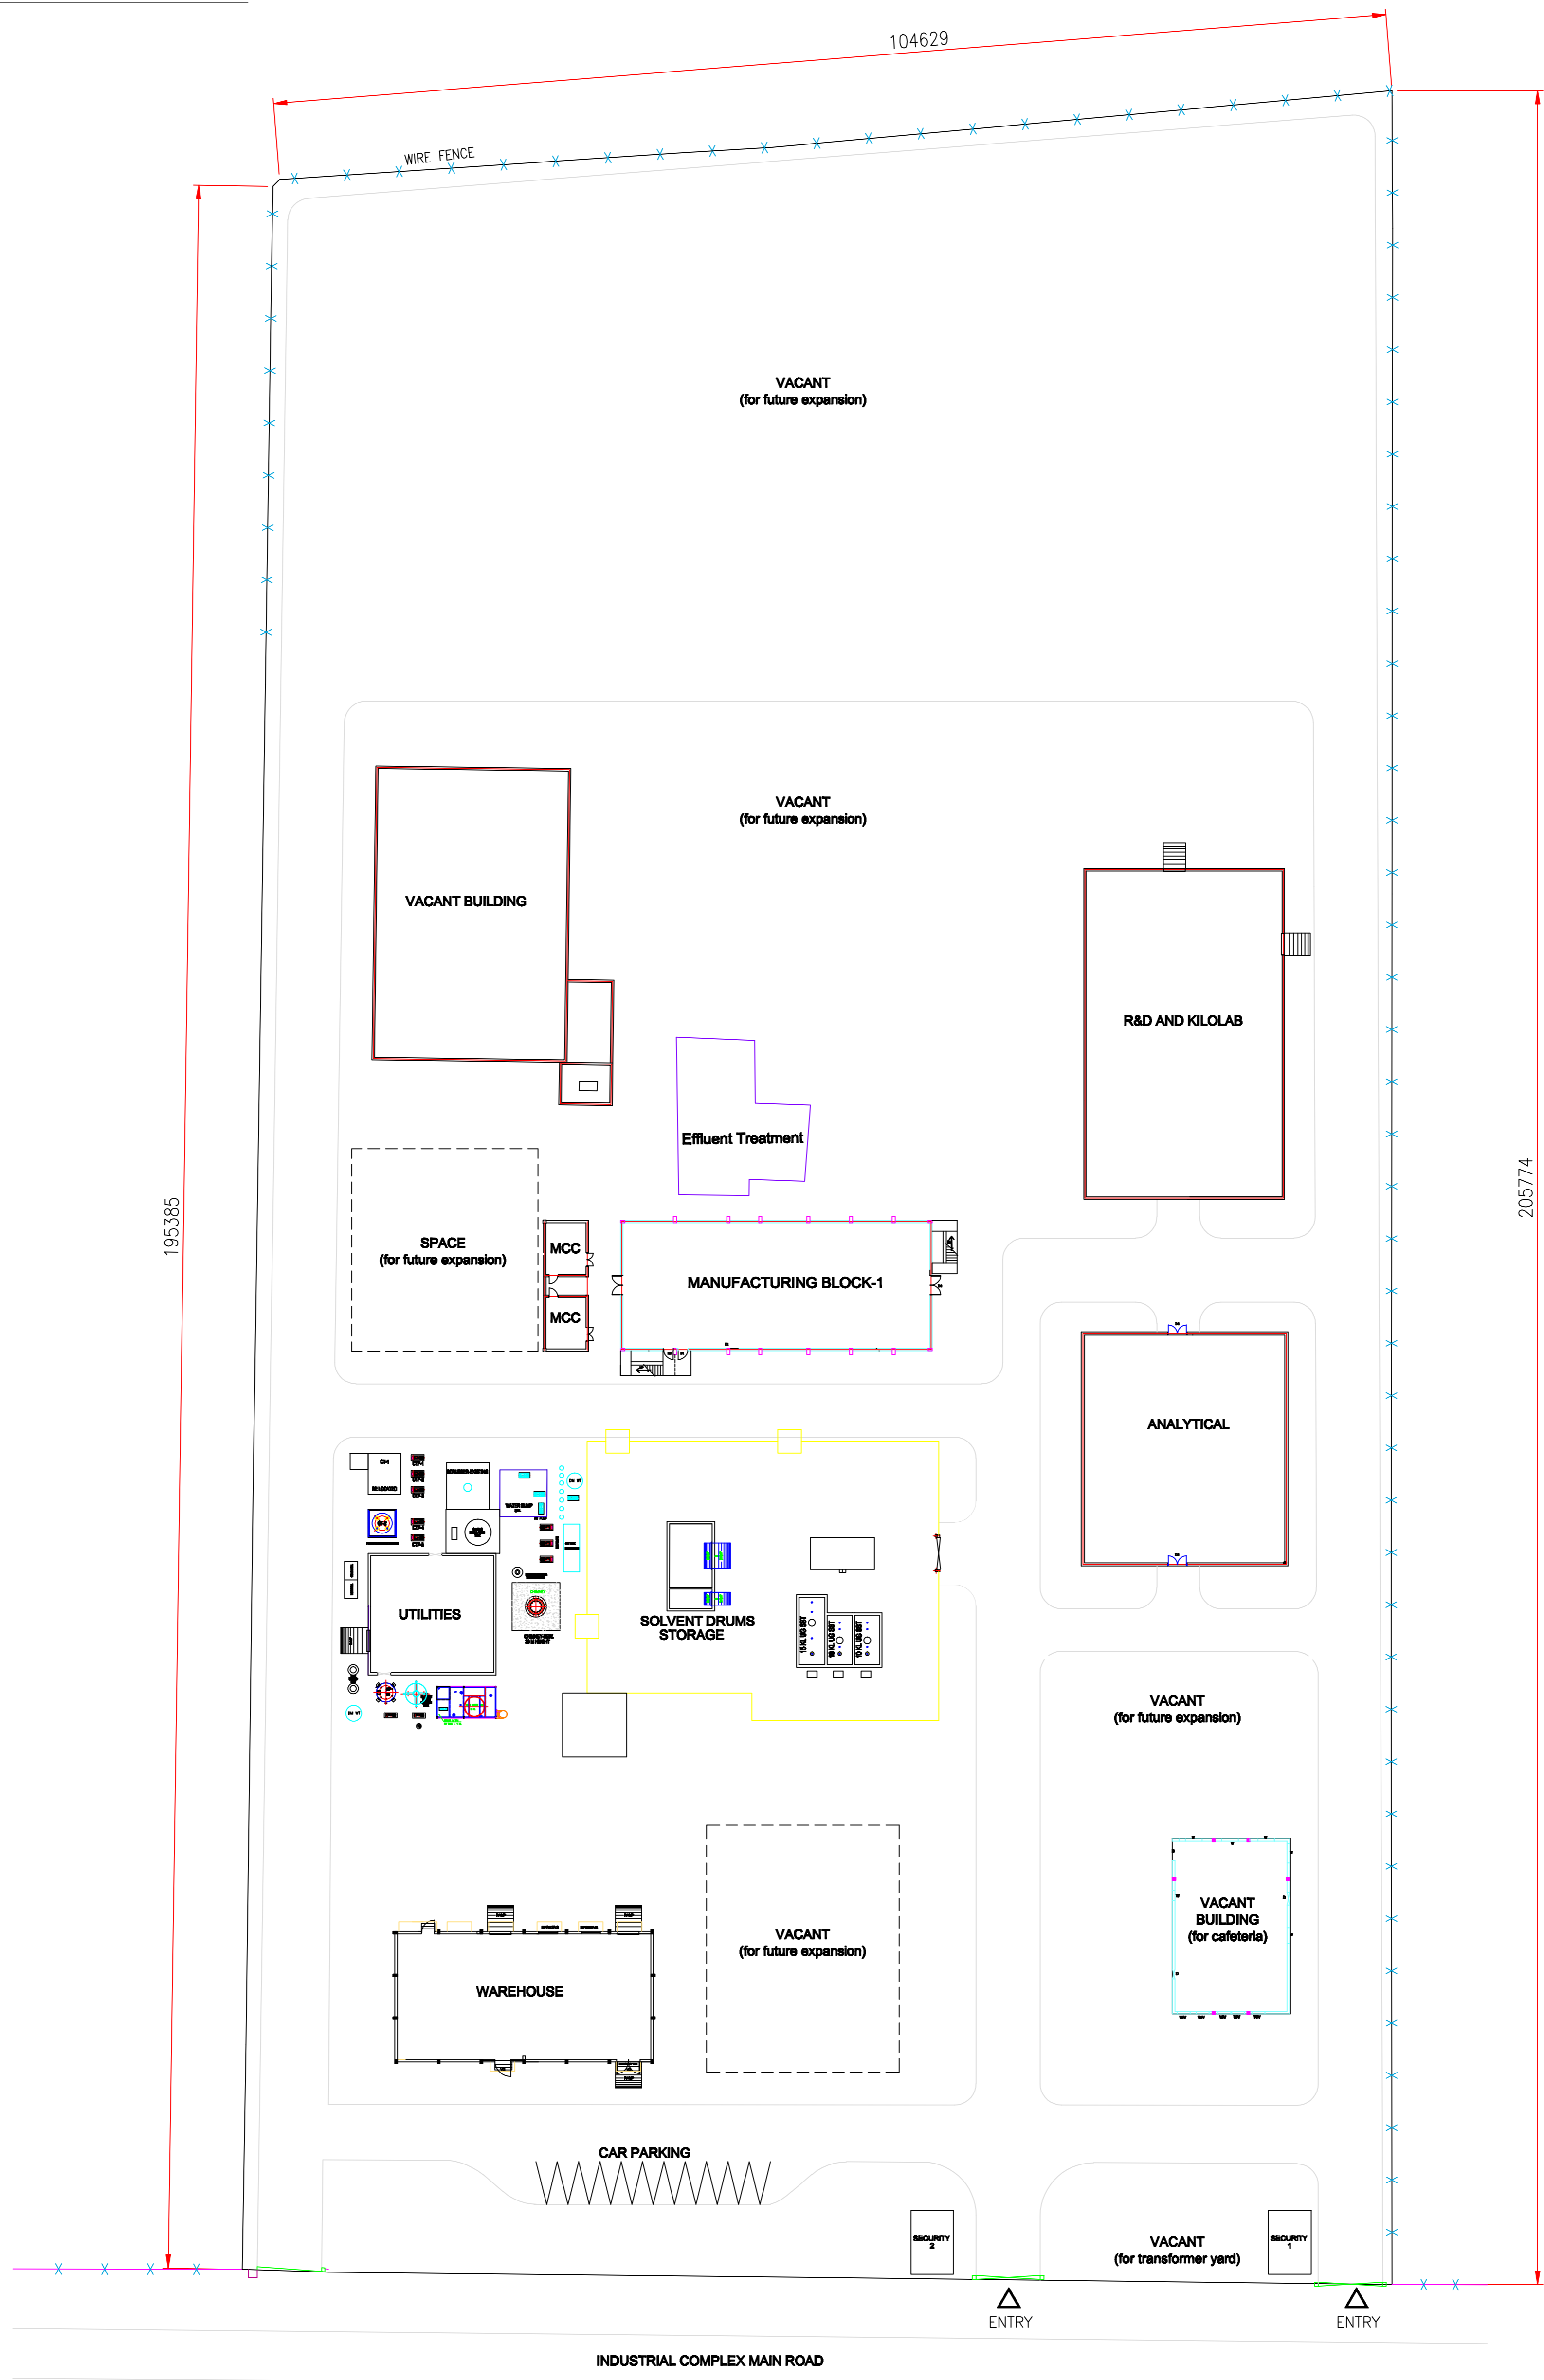

SITE MASTER PLAN

NOTE: ALL DIMENSIONS ARE IN MM.